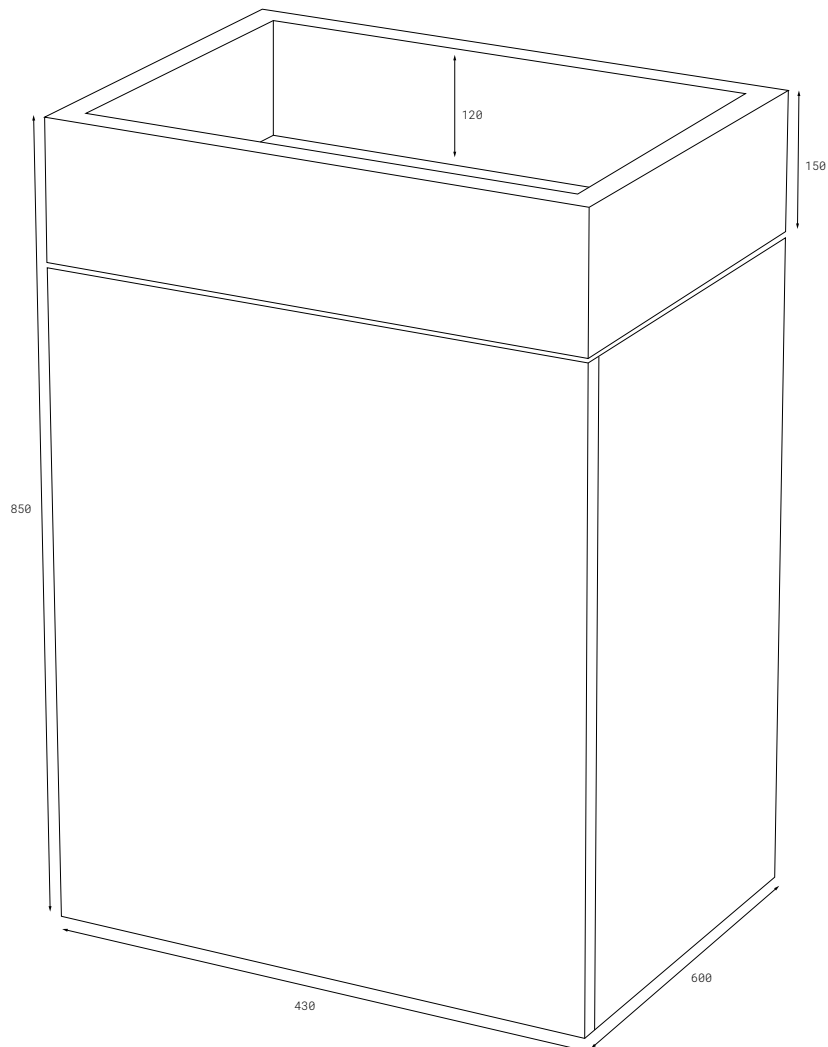

# Column

Material: Stone	Shelf: No	Product category: Sinks & Cabinets
Width: 600	Height: 850	Depth: 430

VANITAS