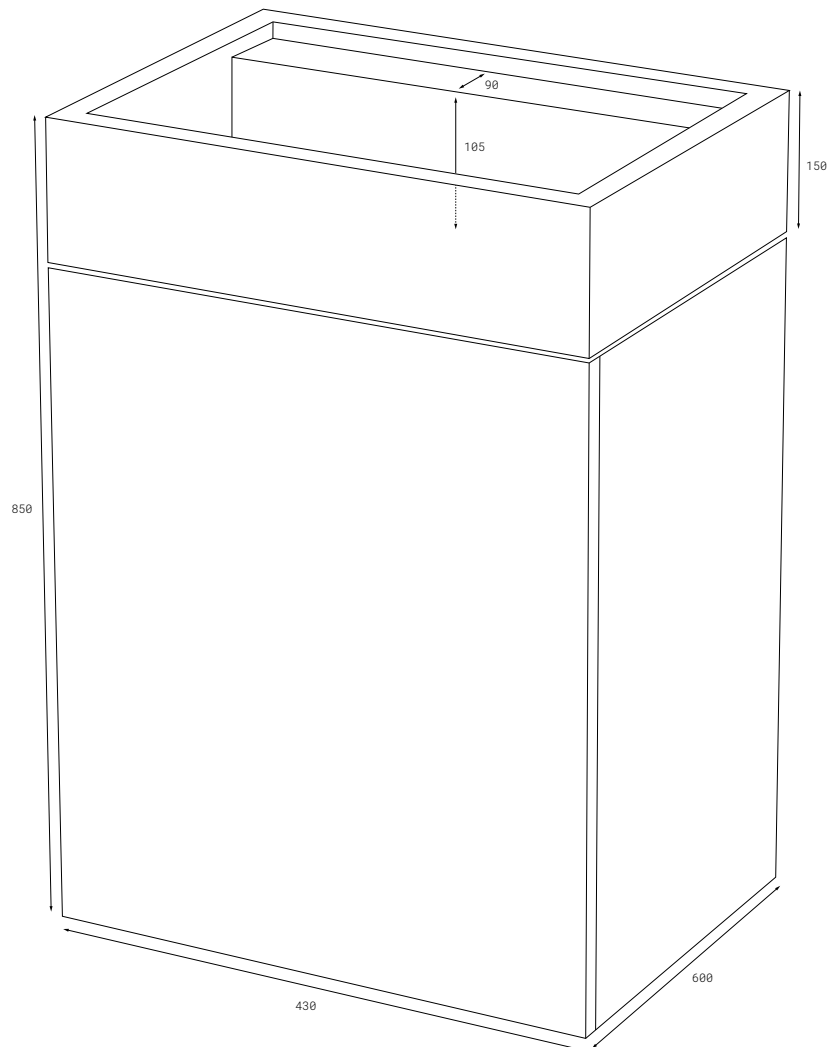

Columna

Material: Stone	Shelf: Yes	Product category: Sinks & Cabinets
Width: 600	Height: 850	Depth: 430

VANITAS