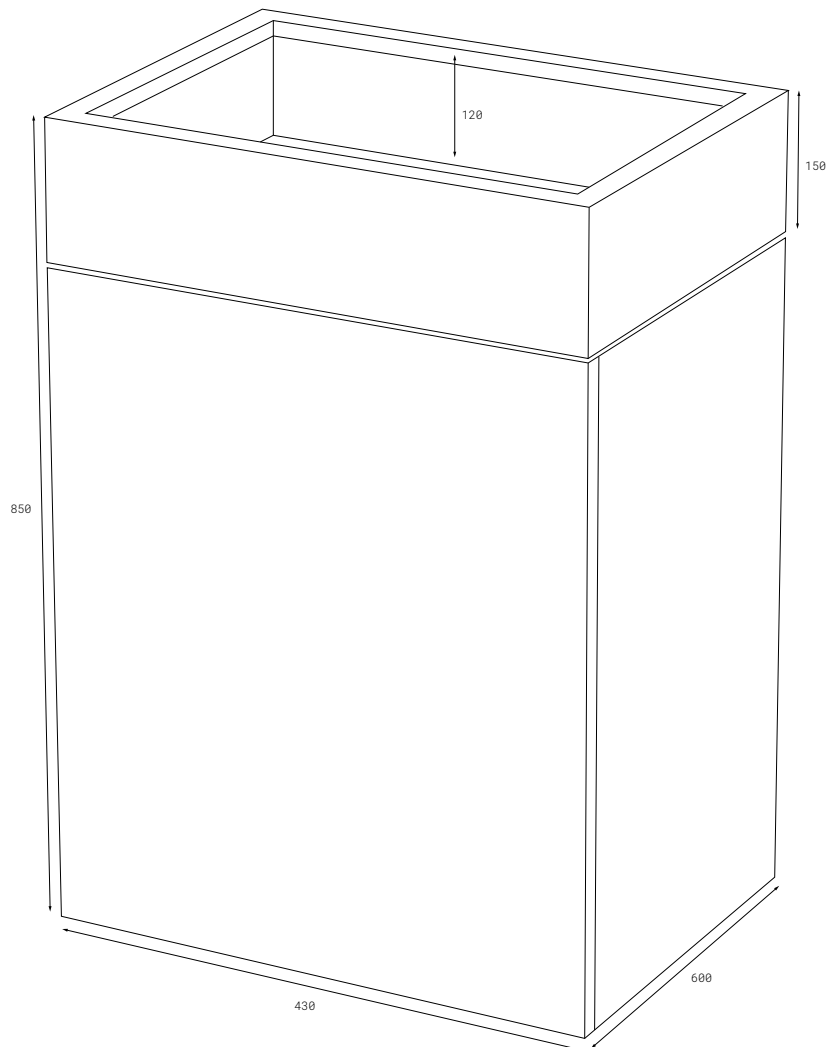

# Columna

Material: Teak/Stone	Shelf: No	Product category: Sinks & Cabinets
Width: 600	Height: 850	Depth: 430

VANITAS