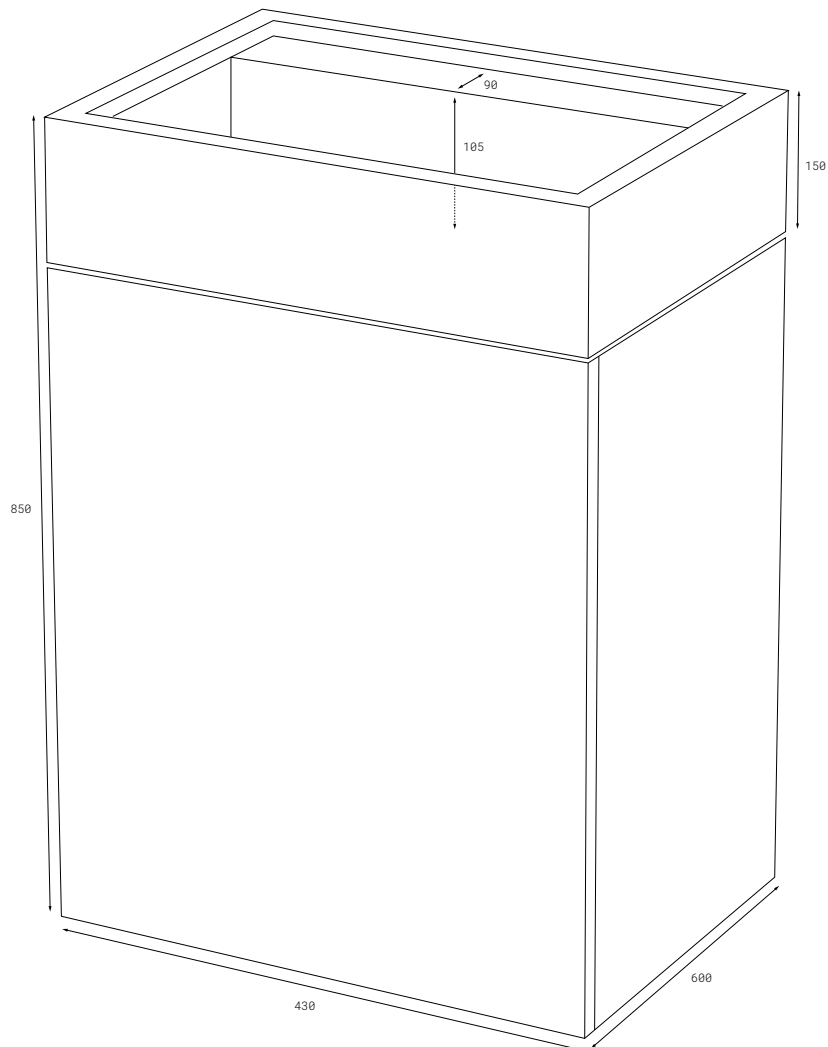

Columna

Material: Teak/Stone	Shelf: Yes	Product category: Sinks & Cabinets
Width: 600	Height: 850	Depth: 430

VANITAS