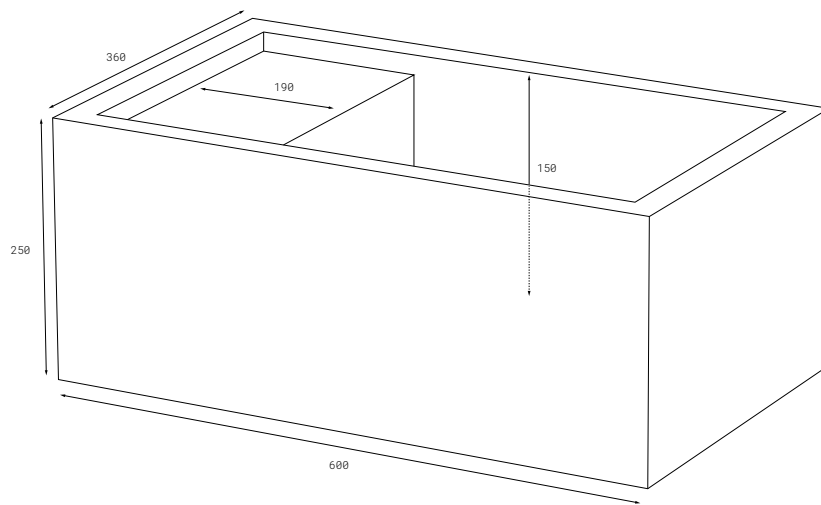

Silex

Material: Teak/Stone	Type: Big	Product category: Sinks & Cabinets
Width: 600	Height: 250	Depth: 360

VANITAS